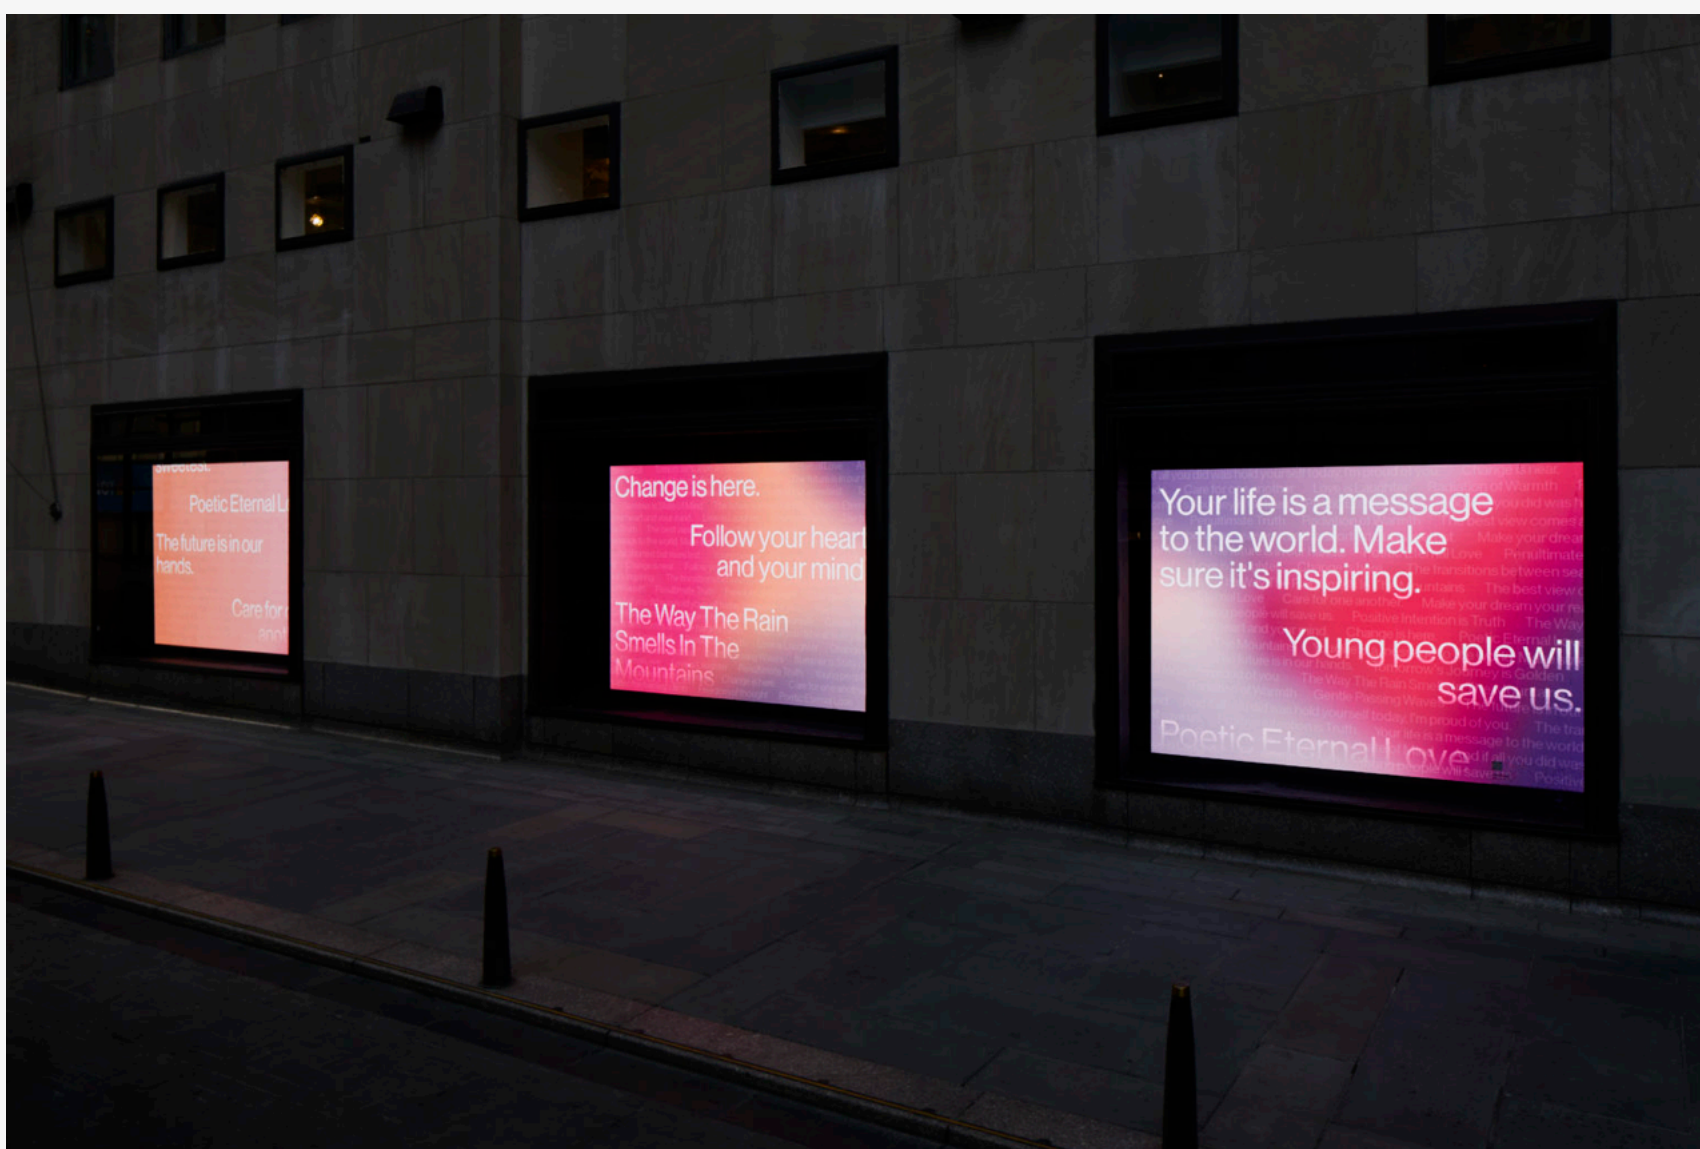

« All Events

Rockefeller Center Presents Paula Crown's EMANARE: An Interactive Multimedia Installation

October 6 | Recurring Event (See all)

Rockefeller Center presents Paula Crown's EMANARE, a multimedia installation using LED screens to create an interactive art experience. The new installation will be on view in window displays at the Center's South Plaza (located on 48th Street between 5th – 6th Avenues).

Rockefeller Center visitors will scan a QR code with their phone, which opens the EMANARE website with a message submission form. As soon as their messages of hope, positivity and good intentions pass moderation, the messages are then transformed into the unique graphics and coloring Crown designed exclusively for the space.

For news and updates, follow Rockefeller Center on Twitter @rockcenternyc, Instagram @rockefellercenter, and Facebook @rockefellercenternyc.

For more information on Paula Crown, follow on Instagram @paulacrown_art.