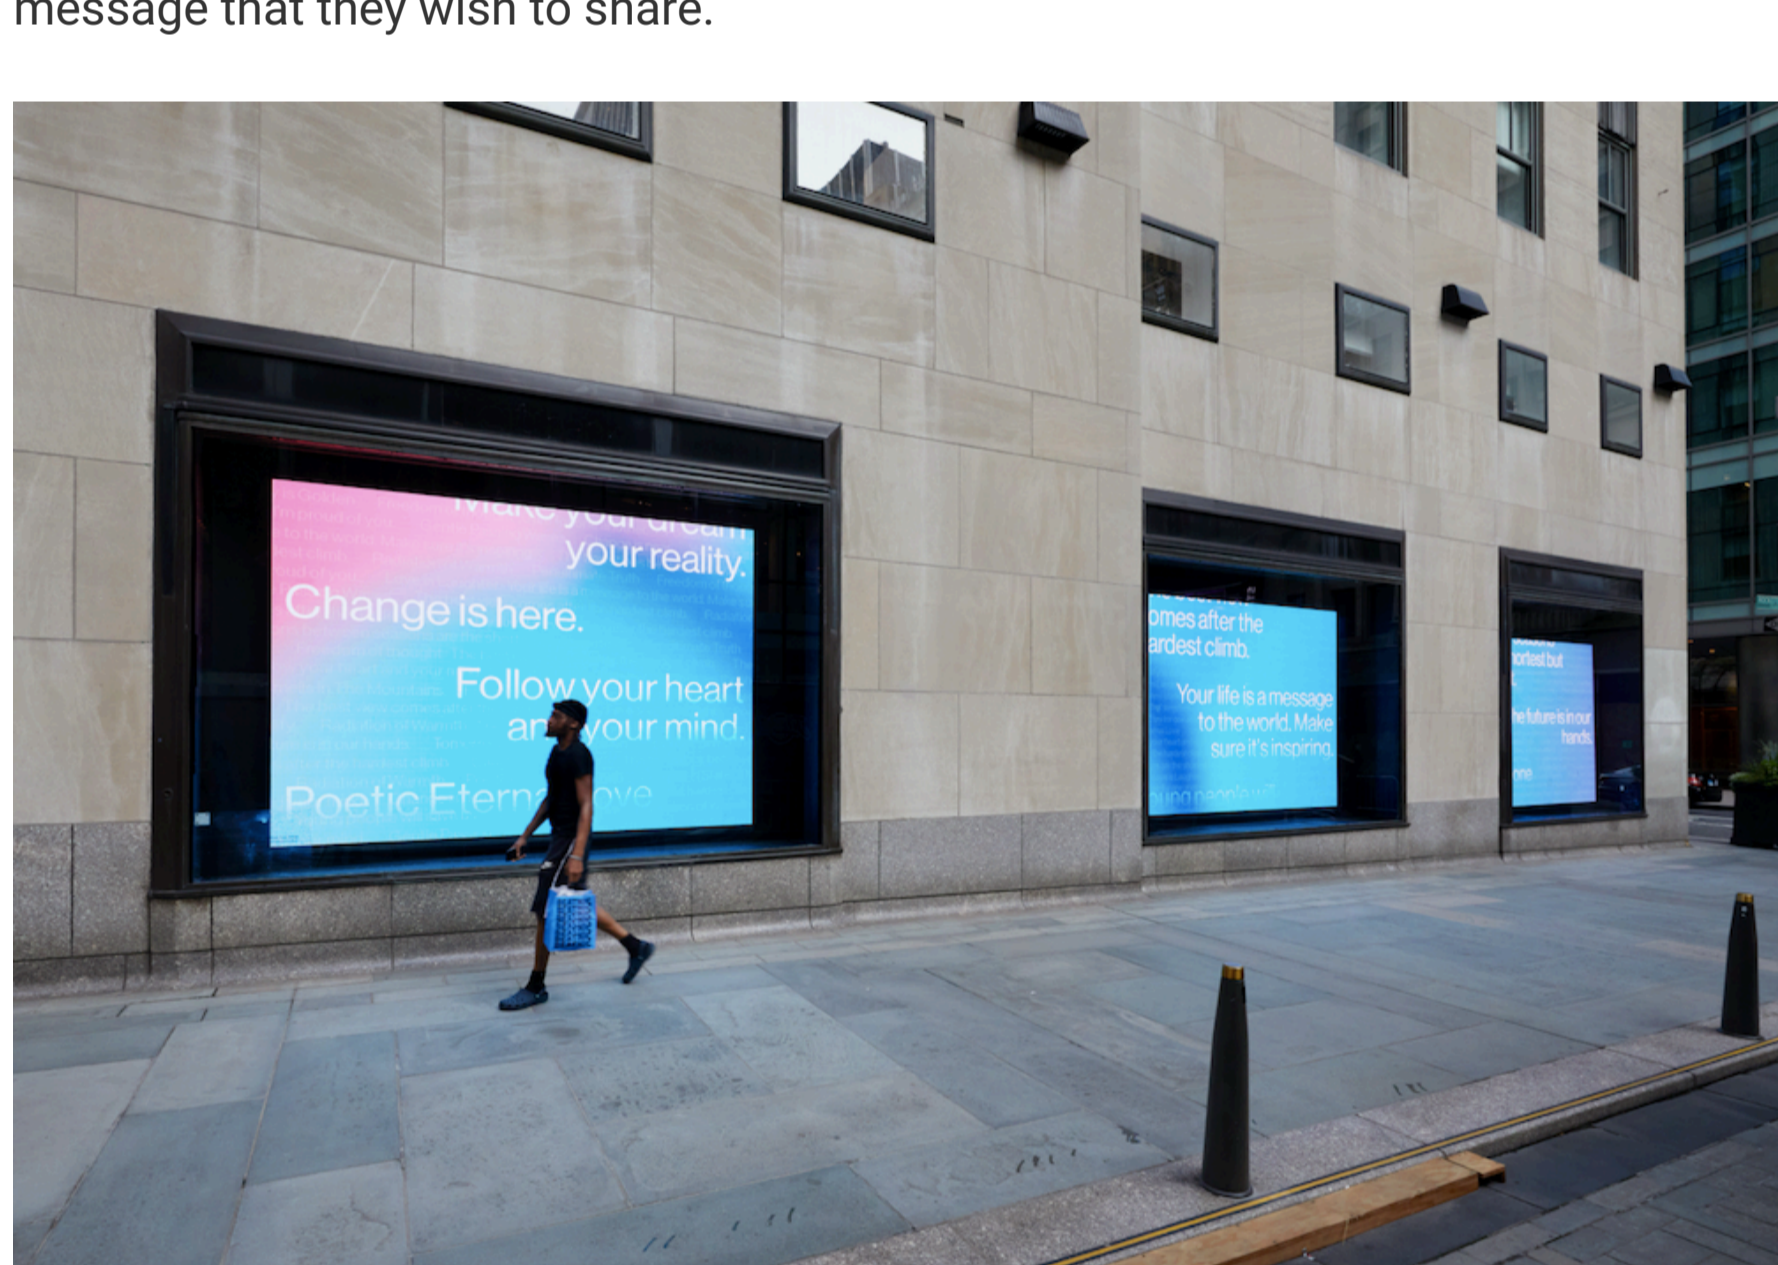

# Paula Crown's virtual 'message in a bottle' encourages Rockefeller Center visitors to share positivity in a time where interaction is distant

by **Alexandra Fanning**  
7 days ago

Artist Paula Crown's [interactive](#) piece, [EMANARE](#) appears at Rockefeller Center this September, encouraging visitors, both in-person and virtually, to send messages of positive intention emanating into the world.

Inspired by [Buddhist](#) prayer wheels, the artwork is activated when viewers collaborate by sending messages to benefit the whole.

Emanare, the Latin word for emanate, means to flow out, to send forth, and to emit. Using the available QR code (below), participants are prompted to write a positive message that they wish to share.

Affirmations including "Take it easy on yourself", "You are made of strong stuff" and "Time to eat right" begin to appear in a digital scroll against a backdrop of colors taken from the artist's skyscape paintings. Eventually, these messages layer, conjoin and merge into one another, transforming the work into a collection of each participant's unique contribution.

Paula Crown's interactive piece, [EMANARE](#) will be installed at Rockefeller Center from Tuesday September 7 through September 30, 2020.

Source: <https://freeyork.org/art/paula-crowns-virtual-message-in-a-bottle-encourages-rockefeller-center-visitors-to-share-positivity-in-a-time-where-interaction-is-distant/>