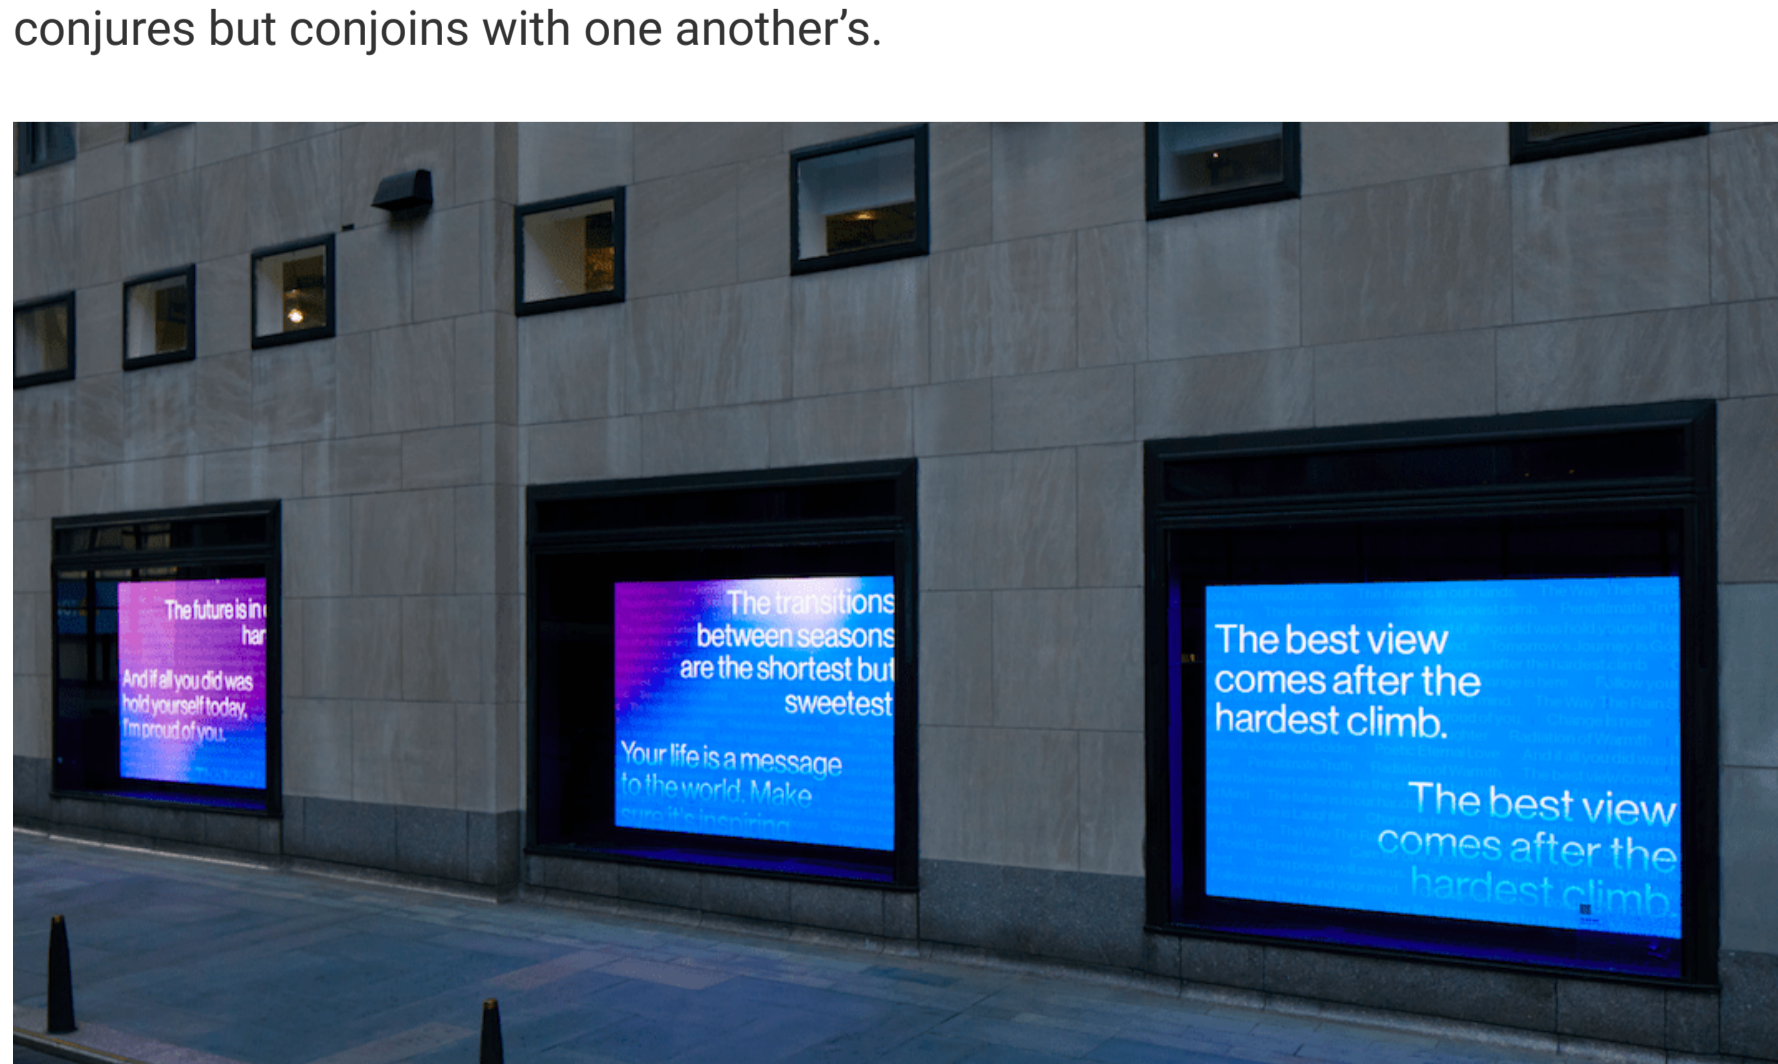

# Paula Crown's virtual 'message in a bottle' encourages Rockefeller Center visitors to share positivity in a time where interaction is distant

by **Alexandra Fanning**  
7 days ago

Artist Paula Crown's [interactive](#) piece, [EMANARE](#) appears at Rockefeller Center this September, encouraging visitors, both in-person and virtually, to send messages of positive intention emanating into the world.

Inspired by [Buddhist](#) prayer wheels, the artwork is activated when viewers collaborate by sending messages to benefit the whole.

Emanare, the Latin word for emanate, means to flow out, to send forth, and to emit. Using the available QR code (below), participants are prompted to write a positive message that they wish to share.

Affirmations including "Take it easy on yourself", "You are made of strong stuff" and "Time to eat right" begin to appear in a digital scroll against a backdrop of colors taken from the artist's skyscape paintings. Eventually, these messages layer, conjoin and merge into one another, transforming the work into a collection of each participant's unique contribution.

Paula Crown's interactive piece, [EMANARE](#) will be installed at Rockefeller Center from Tuesday September 7 through September 30, 2020.

Source: <https://freeyork.org/art/paula-crowns-virtual-message-in-a-bottle-encourages-rockefeller-center-visitors-to-share-positivity-in-a-time-where-interaction-is-distant/>